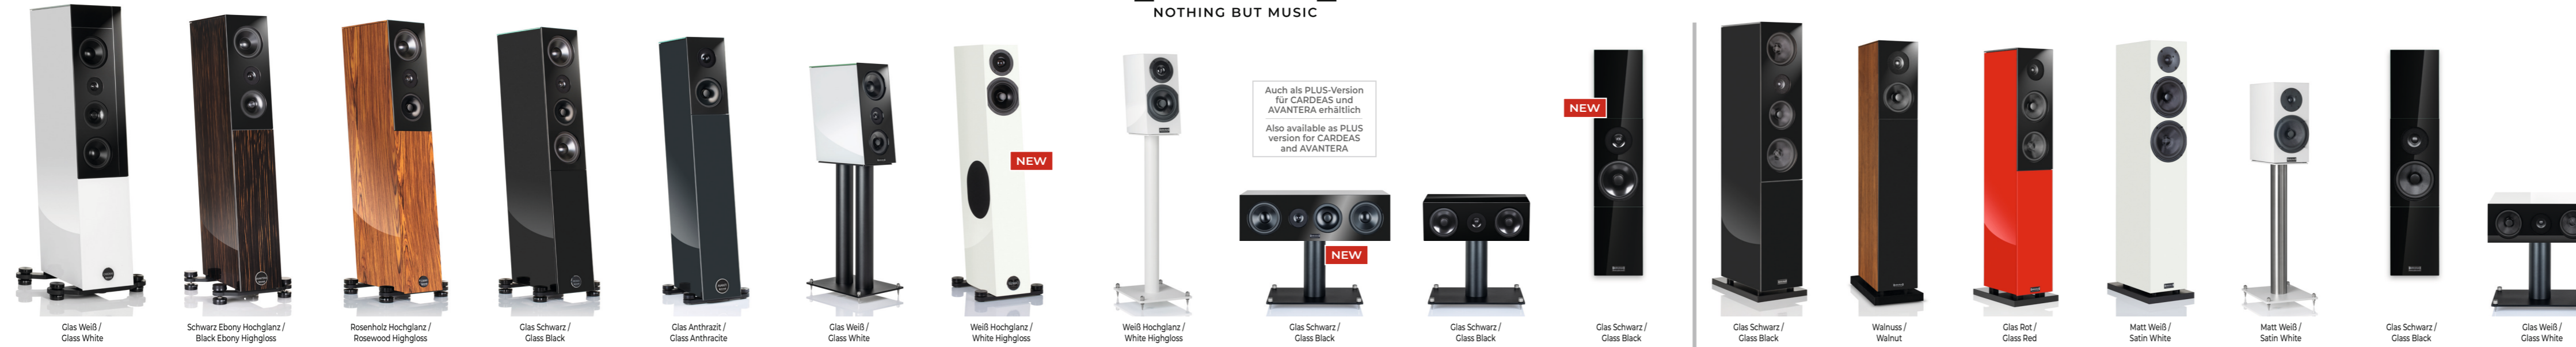

REFERENCE LINE

REFERENCE LINE

CLASSIC LINE